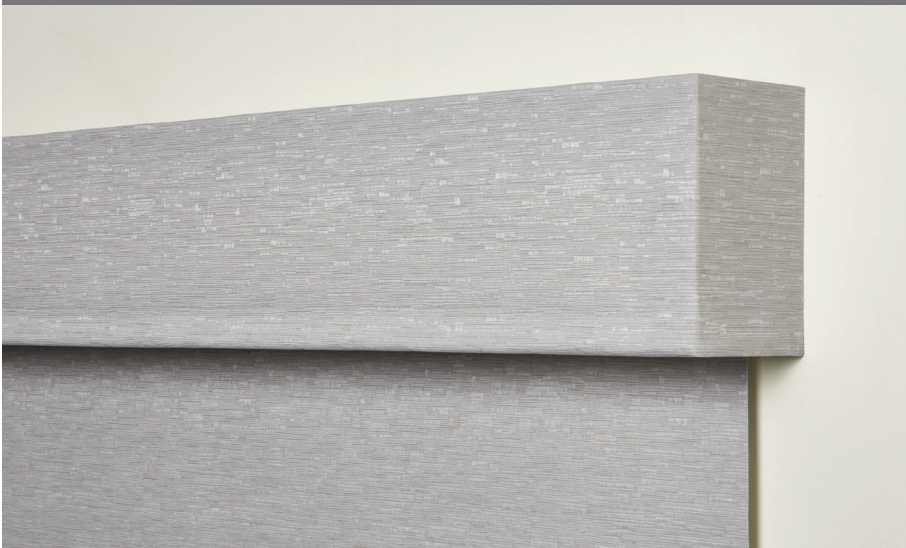

FABRIC VALANCE

Clean sweep of fabric beautifully conceals the roller mechanism. Valance can also be used as a top treatment over other window coverings.