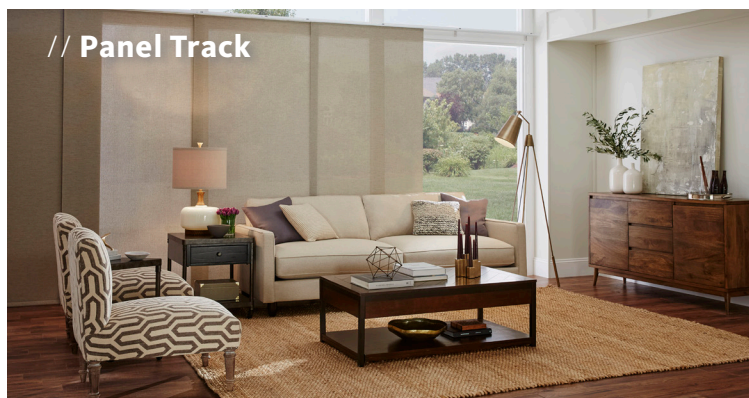

ROLLER SHADES *by Alta*

	ROLLER	PANEL TRACK
CONTROL AND DESIGN OPTIONS		
Clutch Operated Control	✓	
Continuous Loop Control		✓
Cordless	✓	
Wand Draw		✓
Spring Assist Clutch Control	✓	
Motorization	✓	
PowerWand™	✓	
Hard-Wired Motorization	✓	
Two-on-One	✓*	
Dual Mount	✓	
Fabric-Wrapped Bottomrail	✓	✓
Heat-Sealed Hem Bar	✓	✓
Deluxe Bottomrail	✓	✓
Flat Deco Bottomrail	✓	✓
Cable Guide System with Aluminum Bottom Bar	Exterior Shades	
Side and Bottom Channels	✓	
VALANCES AND HEADRAILS		
Square Cassette	✓	
Curved Cassette – Three Sizes	✓	
Fascia – Two Sizes	✓	
Deluxe Valance	✓	✓
Fabric Valance	✓	✓
Pocket Headrail	✓	